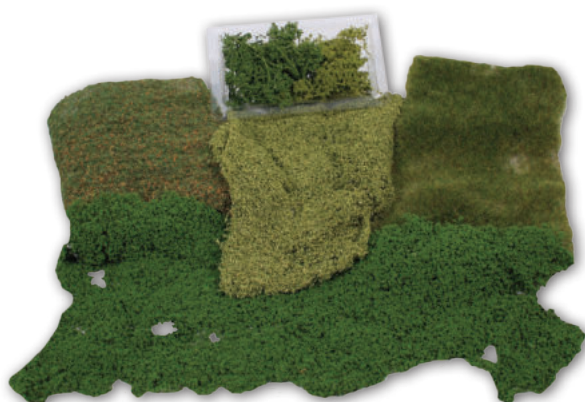

Marked by wind and weather!
Wild and disheveled, they stand there and brave all weather conditions - the weathered spruce trees.
Realistically modeled after nature, they are an eye-catcher on your layout.

21803 Wetterfichten, 10 Stück 7 - 11 cm
spruce trees / épicéas

€ 29,90

21802 Wetterfichten, 7 Stück 10 - 14 cm
spruce trees / épicéas

€ 26,70

Renovierungs- und Dekoset

renovation and decoration kit / set de rénovation et de décoration